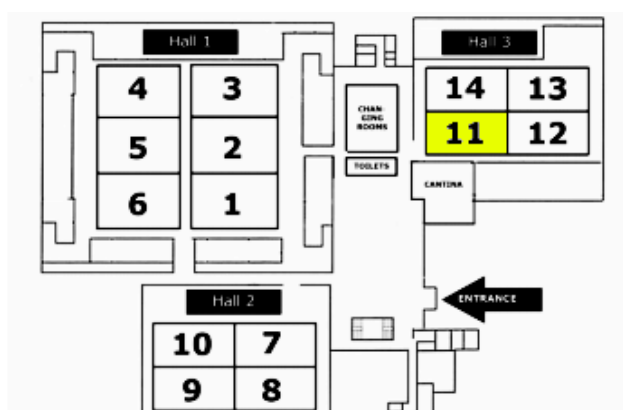

Women B +

BGS Poulettes	Brussels
GeeTee	Amsterdam
London Dynamos	London
Sexy Snacks	Amsterdam

First round

- All matches are played in hall 3, on court 11.
- Each match is 2 sets till 25 points with a 2 points difference, to a limit of 27-26.
- You play 3 matches, against the other teams of your level.

Second round: I Dare You & Final

- Number 3 will be challenged by number 1 of level B- and number 4 will be challenged by number 2 of level B-. Number 1 and 2 battle each other again to decide which team is the real number 1.
- **You might play on a different court.**
- **Please take notice when you are supposed to be the referee!**
- If both teams win a set, there will be a third set till 15 points, with a 2 points difference, no limit.

time	court	teams	referee
FIRST ROUND			
9.30	11	London Dynamos	GeeTee
10.20	11	Sexy Snacks	BGS Poulettes
11.10	11	Sexy Snacks	London Dynamos
12.00	11	GeeTee	BGS Poulettes
12.50	11	London Dynamos	BGS Poulettes
13.40	11	GeeTee	Sexy Snacks
I DARE YOU			
14.50	11	Number 3	Number 1 level B -
15.40	14	Number 4	Number 2 level B -
FINAL			
15.40	11	Number 1	Number 2
			Numbers 3 and 4 together