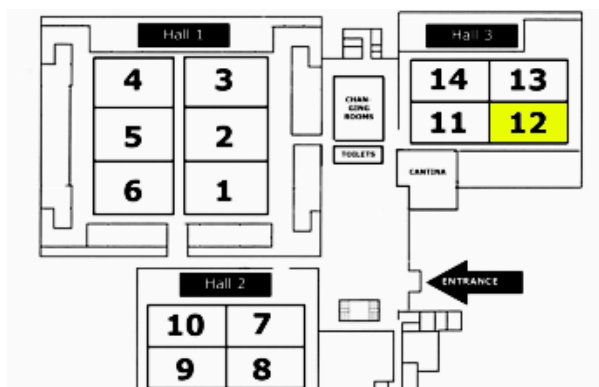

Women B -

BALLerinas Happ Ich Queen for Tonight The White Sox	Berlin Cologne Groningen Ghent	First round - All matches are played in hall 3, at court 12. - Each match is 2 sets till 25 points with a 2 points difference, to a limit of 27-26. - You play 3 matches, against the other teams of your level. Second round: I Dare You - Number 1 will challenge number 3 of level B-. Number 2 will challenge number 4 of level B-. Number 3 will be challenged by number 1 of level C. Number 4 will be challenged by number 2 of level C. - You might play on a different court. - Please take notice when you are supposed to be the referee! - If both teams win a set, there will be a third set till 15 points, with a 2 points difference, no limit.

time	court	teams	referee
FIRST ROUND			
9.30	12	BALLerinas	The White Sox
10.20	12	Happ Ich	Queen for Tonight
11.10	12	Happ Ich	BALLerinas
12.00	12	The White Sox	Queen for Tonight
12.50	12	BALLerinas	Queen for Tonight
13.40	12	The White Sox	Happ Ich
I DARE YOU			
14.50	11	Number 1	Number 3 level B +
	12	Number 4	Number 2 level C
15.40	14	Number 2	Number 4 level B +
	12	Number 3	Number 1 level C